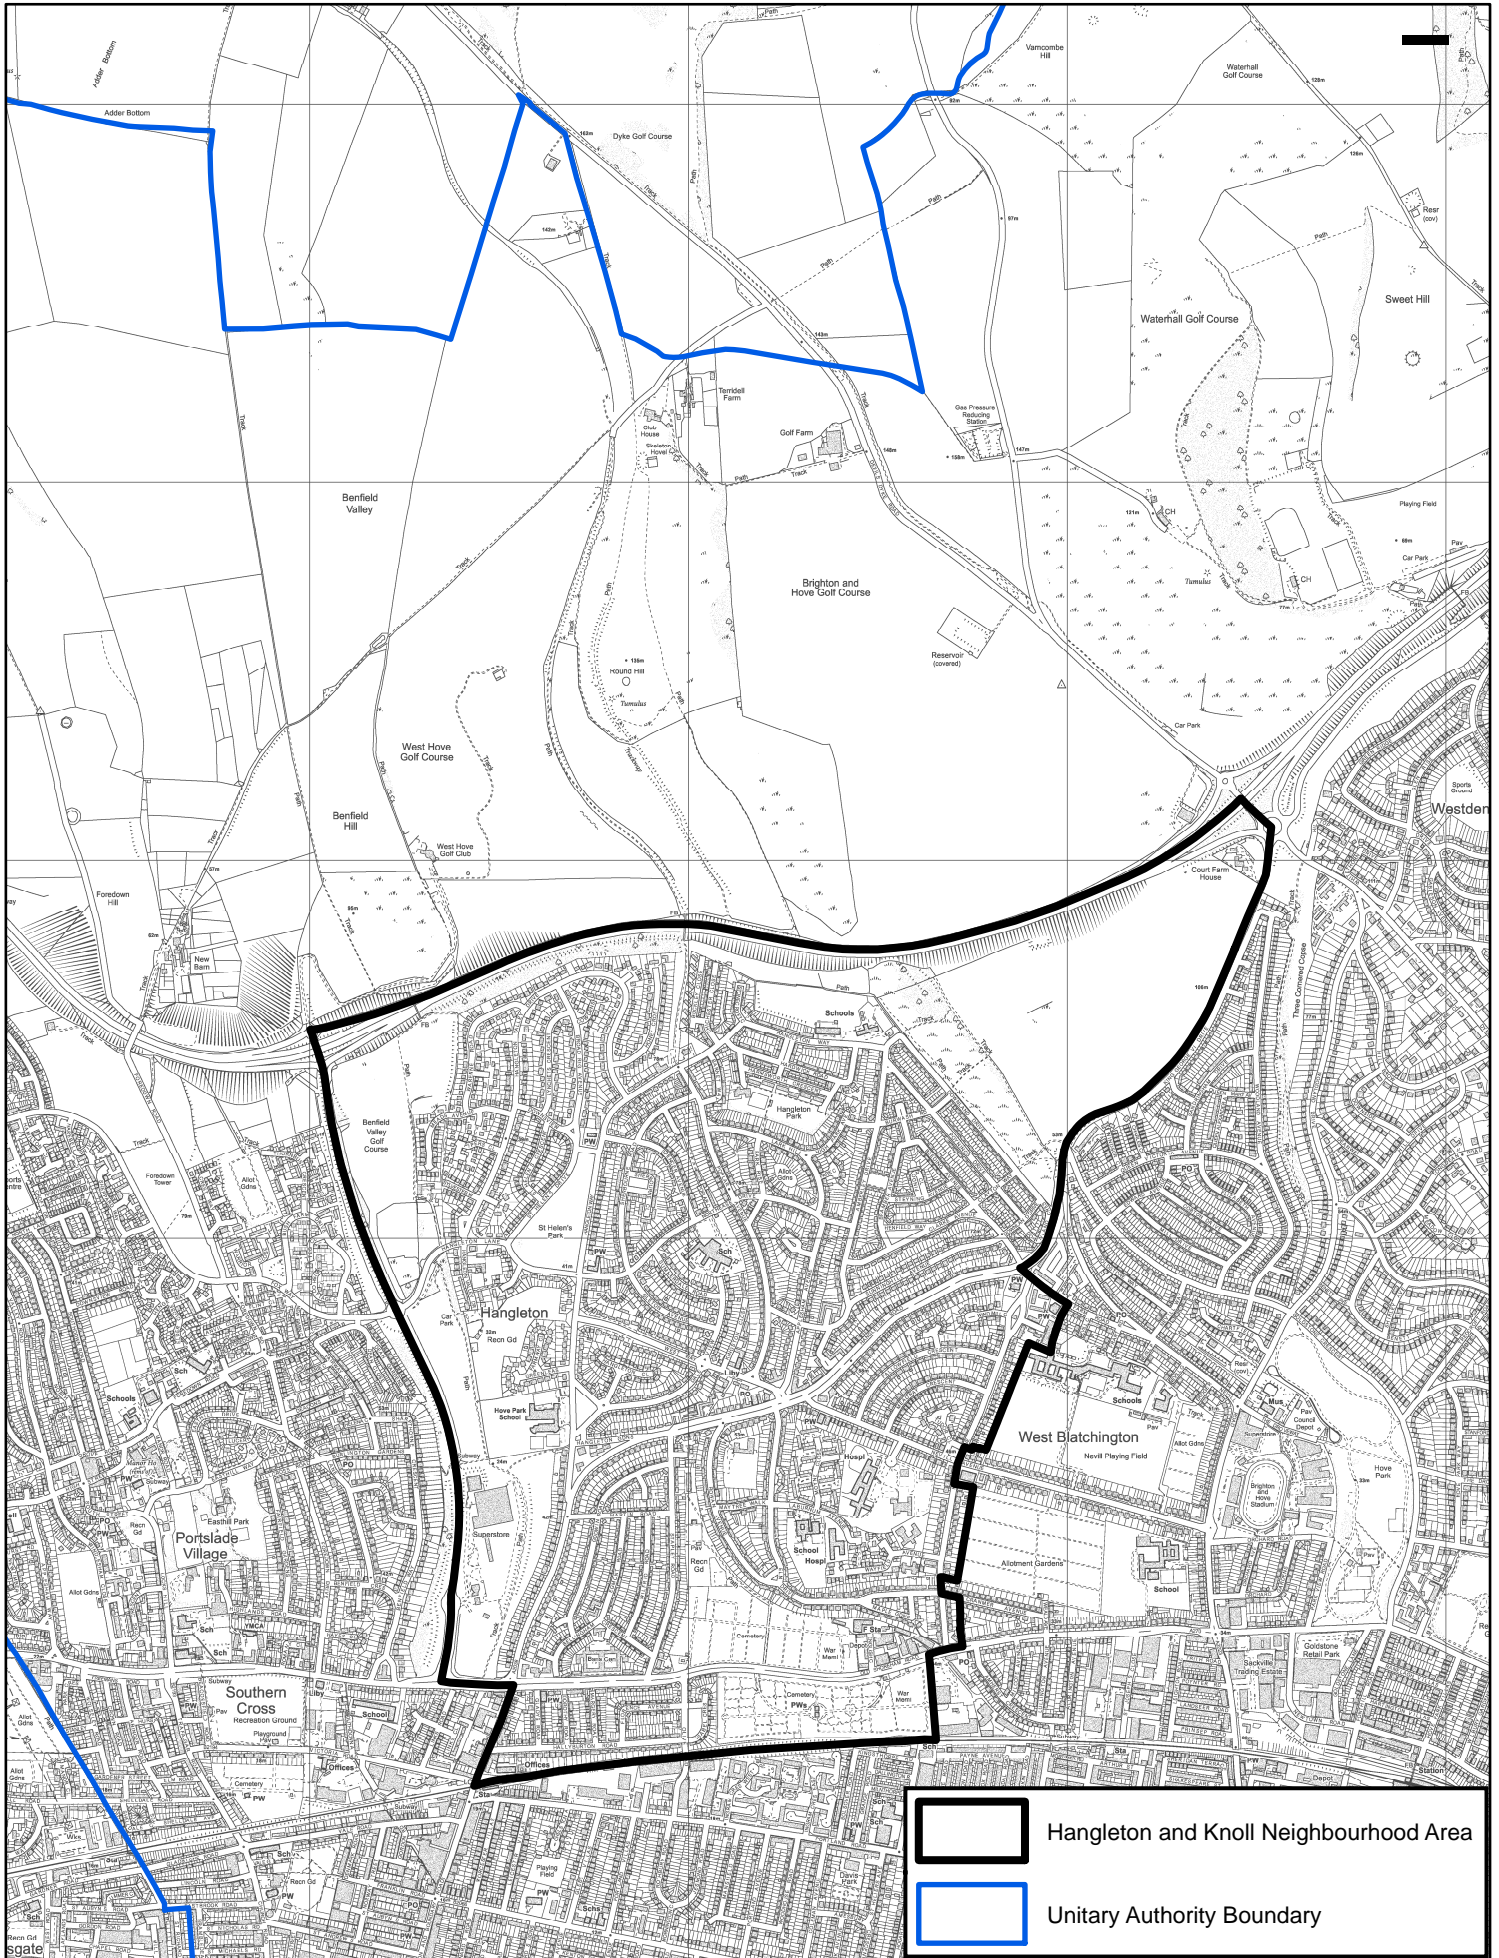

Hangleton & Knoll Neighbourhood Area (A4)

(A4) Scale: 1:20,000